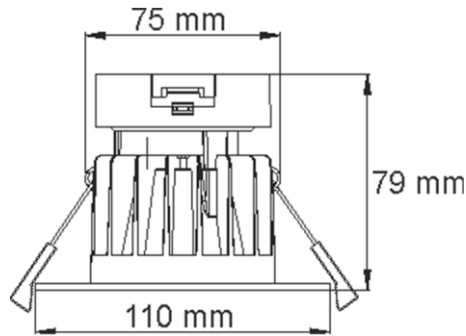

MytiSafe Controlled Beam

LUM MS 2K DW

MS - Family = MytiSafe - Controlled Beam

2K - Colour (CCT) = 2700

DW - Frame Colour = White

Features:

- Safe to contact timber and insulation
- Rapid and safe installation from within the room
- No cutting of insulation required
- Rated for harsh environments
- IP54 - suited for bathrooms
- Smooth, low dimming
- Dimmable and C-Bus compatible
- Slab Canister Compatible

Specifications:

- Voltage Input: 220-240VAC
- Total Consumption: 9W
- Power Factor: 0.98
- Beam Angle: 45°
- Ta Rating: 50°
- Ingress Rating: IP54 (When installed); IP20 Overall
- Cut Out Size: 75-95mm
- Dimmable: Yes
- Warranty: 5 Years

Part Number	Lumens (Lm)	Watts (W)	CCT (K)	CRI	Frame Colour	Dimmable
LUMMS2KDW	602	9	2700	92	White	Yes
LUMMS2KDB	602	9	2700	92	Brushed Aluminium	Yes
LUMMS3KDW	655	9	3000	90	White	Yes
LUMMS3KDB	655	9	3000	90	Brushed Aluminium	Yes
LUMMS4KDW	720	9	4000	91	White	Yes
LUMMS4KDB	720	9	4000	91	Brushed Aluminium	Yes