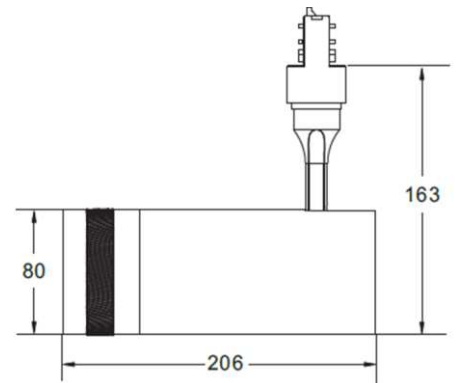

Features:

- Superior colour rendering
- Zoom lens 15°-50° variable beam
- 350° rotatable, 0°-90° vertical adjustment
- High-power LED SDCM<3
- Anti-glare designed body
- Excellent heat dissipation

Specifications:

- Voltage Input: 220-240VAC
- Power Factor: ≥ 0.9
- Beam Angle: 15°-50°
- CCT: 3000K
- CRI: ≥ 92
- Operating Temp: 45°C
- Weight: 1.1kgs
- Track Type: 1, 2 or 3 phase track
- Warranty: 5 years, first 3 years inclusive of labour

Options (may be subject to MOQ):

- CCT:
  - -4000K
- Available Body Colours:
  - -White
- Available wattages:
  - -10W,15W,20W,25W
- Dimming:
  - -1-10V

Part Number	Lumens (Lm)	Watts (W)	CCT (K)	Product Dimensions (mm)	Frame Colour	Beam Angle
LUM-LMA-T15303B0	2700	30	3000	206 x 163 x 80	Black	15°-50°