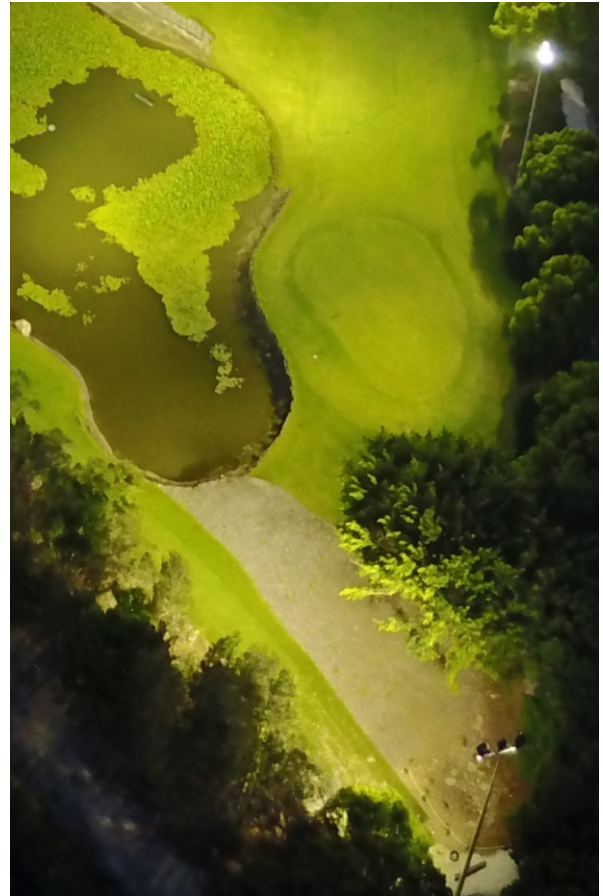

A gold course that is as appealing at night as it is during daylight hours.

CASE STUDY - Night Golf

Lumitex Solution

KDC Sport had a vision to create a night golf experience for its customers on the Gold Coast.

Lumitex was engaged to design a lighting layout that would be a welcoming attraction and ultimately extend the operating hours of the course.

Design considerations included nearby roads, undulating terrain and those pesky obstructions for avid golfers, the trees.

62 floodlights were required to illuminate the entire course.

The end result delivered the outcome sought by the course management and made night-time golf a reality on the Gold Coast.

PRODUCT USED

If you have an outdoor area you would like upgraded with Lumitex LED lighting, contact us for an obligation-free discussion.