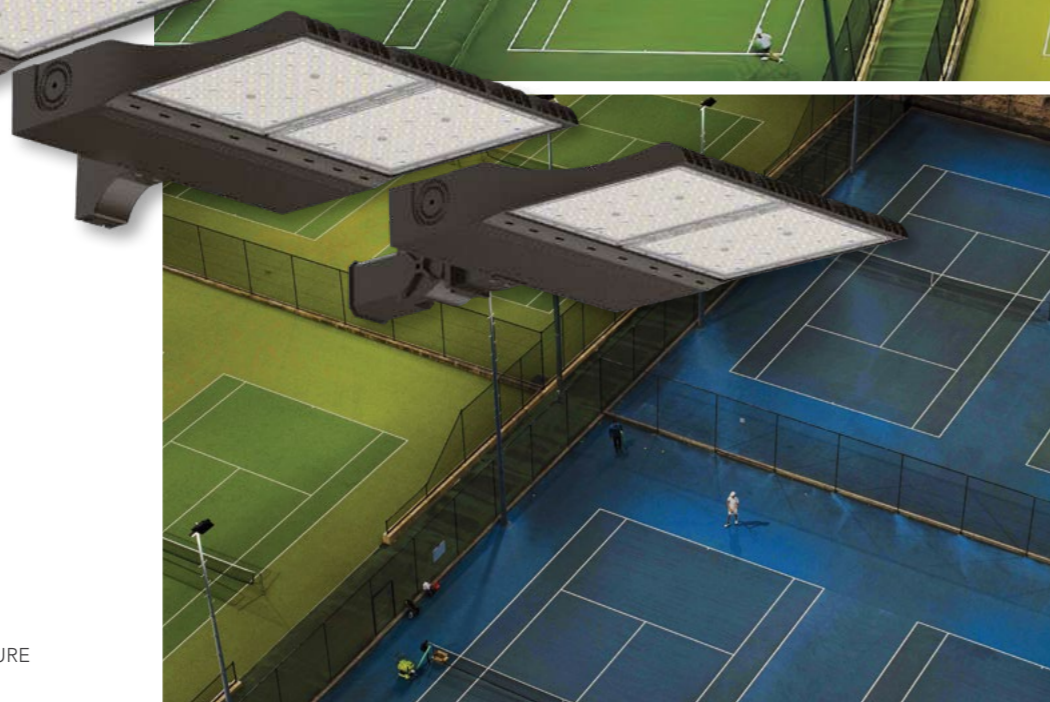

Tennis Courts

Courtmaster

Introducing the Lumitex Courtmaster LED Sport Light – your premier solution for superior tennis court illumination.

Engineered as a direct replacement for metal halide lights, Courtmaster dramatically reduces energy consumption and maintenance costs while delivering exceptional performance. Whether for residential, club, competition, or broadcast settings, CourtMaster's advanced glare control and light spill reduction make it ideal for a range of sports, including tennis, soccer, and hockey.

Built with high-impact resistant materials and anti-corrosion treatment, it's also perfect for harsh environments, including coastal areas. Lighting designs incorporating Lumitex Courtmaster are highly likely to comply with the strictest Australian Standards and Tennis Australia guidelines. Discover more on our website or contact us today to learn how Courtmaster can elevate your sports lighting experience.